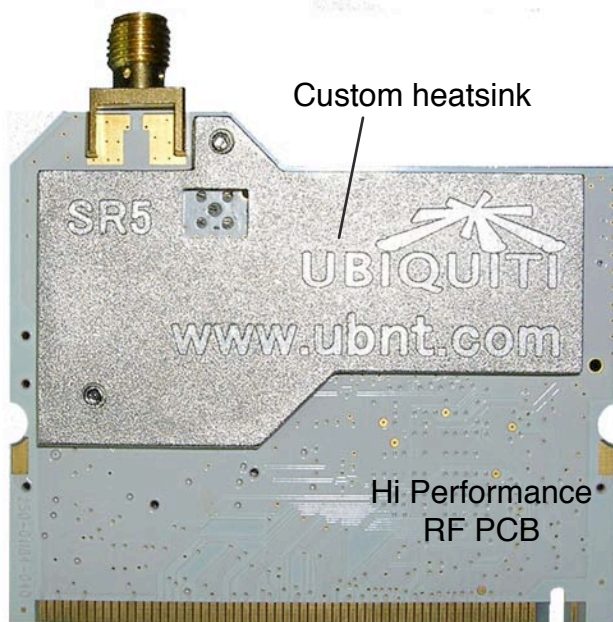

The Super Range 5 (SR5) 802.11a mini-PCI card with patent-pending Super Range radio technology has been designed from the ground up specifically for outdoor wireless

**FEATURES/PERFORMANCE**

**Chipset**

Atheros AR 5213 MAC/BB  
Atheros AR2112 ROC

**Transmit Power**

Rate	Power
6-24 Mbps	26 dBm, +/- 1dB
36 Mbps	24 dBm, +/- 1dB
48 Mbps	22 dBm, +/- 1dB
54 Mbps	21 dBm, +/- 1dB

**Power Consumption (Extreme)**