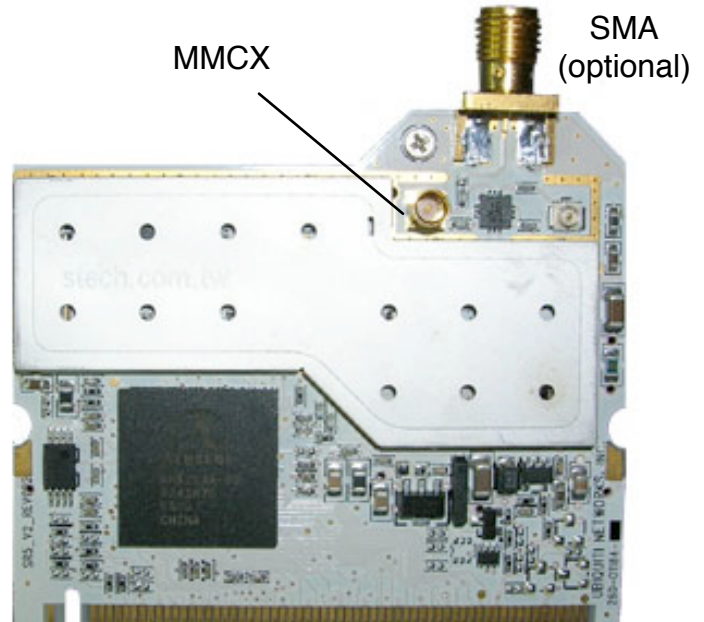

The Super Range 5 (SR5) 802.11a mini-PCI card with patent-pending Super Range radio technology has been designed from the ground up specifically for outdoor wireless

**FEATURES/PERFORMANCE**

**Chipset**

Atheros AR 5213 MAC/BB  
Atheros AR2112 ROC

**Transmit Power**

Rate	Power
6-24 Mbps	26 dBm, +/- 1dB
36 Mbps	24 dBm, +/- 1dB
48 Mbps	22 dBm, +/- 1dB
54 Mbps	21 dBm, +/- 1dB

**Power Consumption (Extreme)**