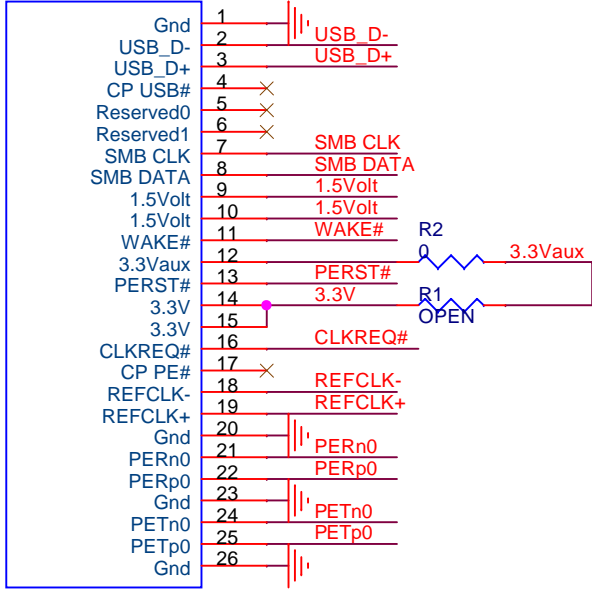

J2
PCI_EXPRESS_CARD

J1
PCI_EXPRESS_MINI

Title		
MiniPCIe-Expresscard		
Size	Document Number	Rev
A	1.0	<RevC
Date:	Monday, November 22, 2010	Sheet 1 of 1