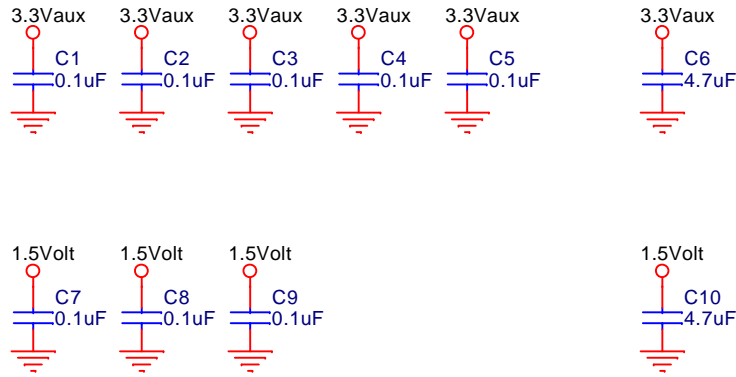

J2
PCI_EXPRESS_CARD

J1
PCI_EXPRESS_MINI

Title		
MiniPCIe-Expresscard		
Size	Document Number	Rev
A	1.0	<RevC
Date:	Monday, November 22, 2010	Sheet 1 of 1