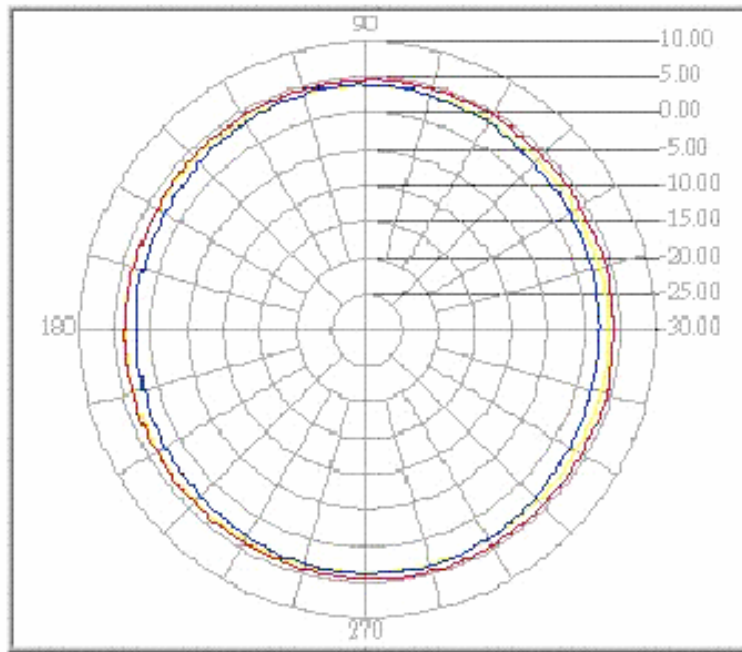

WSS007 IP65 Series---2.4GHz Swivel Type

1. Electrical Properties

Item	Property
Frequency Range	2.4~2.4835 GHz
Impedance	50Ω
VSWR (see Fig. 1)	2.0 max
Return Loss (see Fig 2)	-10dB max
Gain (see Fig 3, Fig 4)	5 dBi (Typ.)
Polarization	Linear
Radiation Pattern	Near omni-directional in the horizontal plane
Admitted Power	1 W
Electrical	1/2 λ Dipole

Fig 1 Return Loss For 2.4GHz

Fig 2 V.S.W.R For 2.4GHz

Measuring factors definition

Freq(MHz)	Avg(dBi)
2400.00	3.62
peak(dBi)	Angle(o)
4.03	97.76
Freq(MHz)	Avg(dBi)
2450.00	4.23
peak(dBi)	Angle(o)
4.78	279.49
Freq(MHz)	Avg(dBi)
2500.00	2.97
peak(dBi)	Angle(o)
4.13	92.01

Fig.3 H-Plane

Freq (MHz)	Avg(dBi)
2400.00	-6.84
peak(dBi)	Angle(o)
3.92	358.85
Freq (MHz)	Avg(dBi)
2450.00	-5.47
peak(dBi)	Angle(o)
4.98	3.45
Freq (MHz)	Avg(dBi)
2500.00	-5.91
peak(dBi)	Angle(o)
3.62	356.55