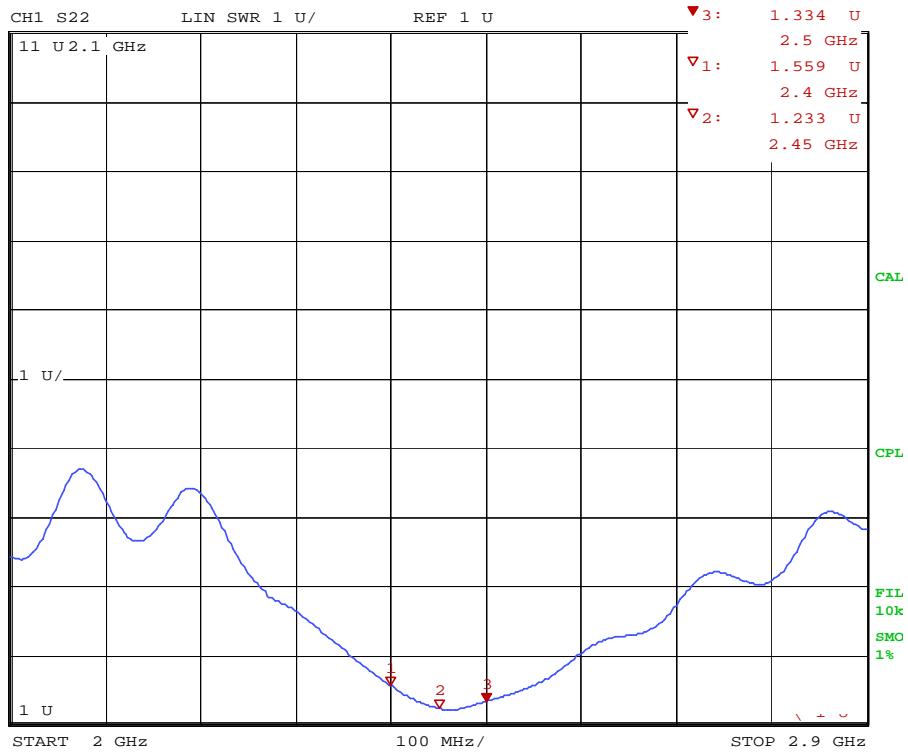

WSS007 IP65 Series---2.4GHz Swivel Type

1. Electrical Properties

Item	Property
Frequency Range	2.4~2.4835 GHz
Impedance	50Ω
VSWR (see Fig. 1)	2.0 max
Return Loss (see Fig 2)	-10dB max
Gain (see Fig 3, Fig 4)	5 dBi (Typ.)
Polarization	Linear
Radiation Pattern	Near omni-directional in the horizontal plane
Admitted Power	1 W
Electrical	1/2 λ Dipole

Fig 1 Return Loss For 2.4GHz

Fig 2 V.S.W.R For 2.4GHz

Measuring factors definition

Freq(MHz)	Avg(dBi)
2400.00	3.62
peak(dBi)	Angle(o)
4.03	97.76
Freq(MHz)	Avg(dBi)
2450.00	4.23
peak(dBi)	Angle(o)
4.78	279.49
Freq(MHz)	Avg(dBi)
2500.00	2.97
peak(dBi)	Angle(o)
4.13	92.01

Fig.3 H-Plane

Freq (MHz)	Avg(dBi)
2400.00	-6.84
peak(dBi)	Angle(o)
3.92	358.85
Freq (MHz)	Avg(dBi)
2450.00	-5.47
peak(dBi)	Angle(o)
4.98	3.45
Freq (MHz)	Avg(dBi)
2500.00	-5.91
peak(dBi)	Angle(o)
3.62	356.55