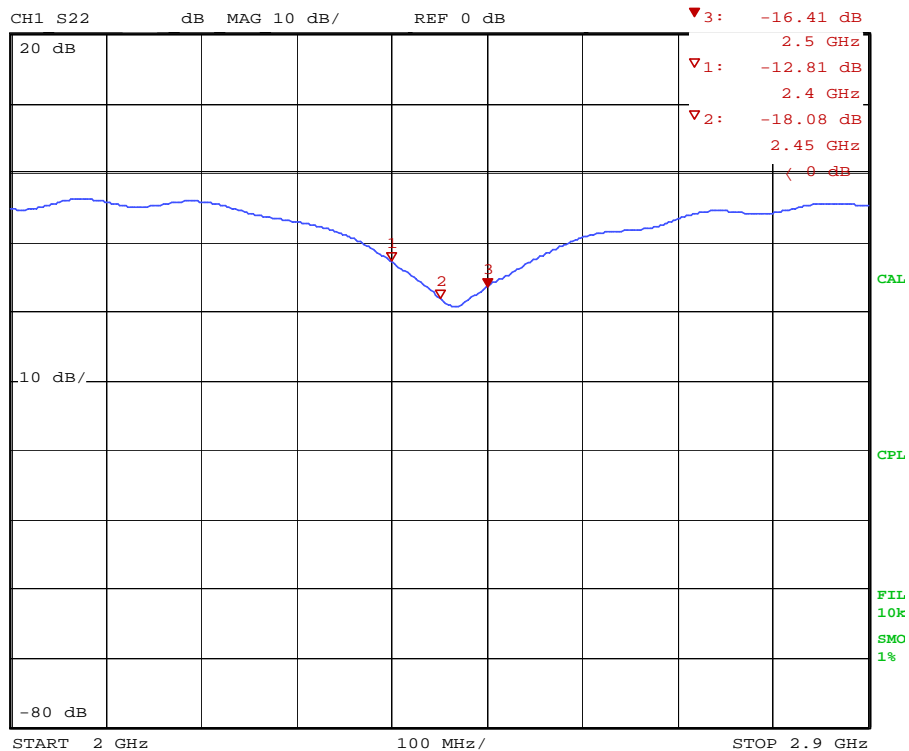

WSS007 IP65 Series---2.4GHz Swivel Type

1. Electrical Properties

Item	Property
Frequency Range	2.4~2.4835 GHz
Impedance	50Ω
VSWR (see Fig. 1)	2.0 max
Return Loss (see Fig 2)	-10dB max
Gain (see Fig 3, Fig 4)	5 dBi (Typ.)
Polarization	Linear
Radiation Pattern	Near omni-directional in the horizontal plane
Admitted Power	1 W
Electrical	1/2 λ Dipole

Fig 1 Return Loss For 2.4GHz

Fig 2 V.S.W.R For 2.4GHz

Measuring factors definition

Freq(MHz)	Avg(dBi)
2400.00	3.62
peak(dBi)	Angle(o)
4.03	97.76
Freq(MHz)	Avg(dBi)
2450.00	4.23
peak(dBi)	Angle(o)
4.78	279.49
Freq(MHz)	Avg(dBi)
2500.00	2.97
peak(dBi)	Angle(o)
4.13	92.01