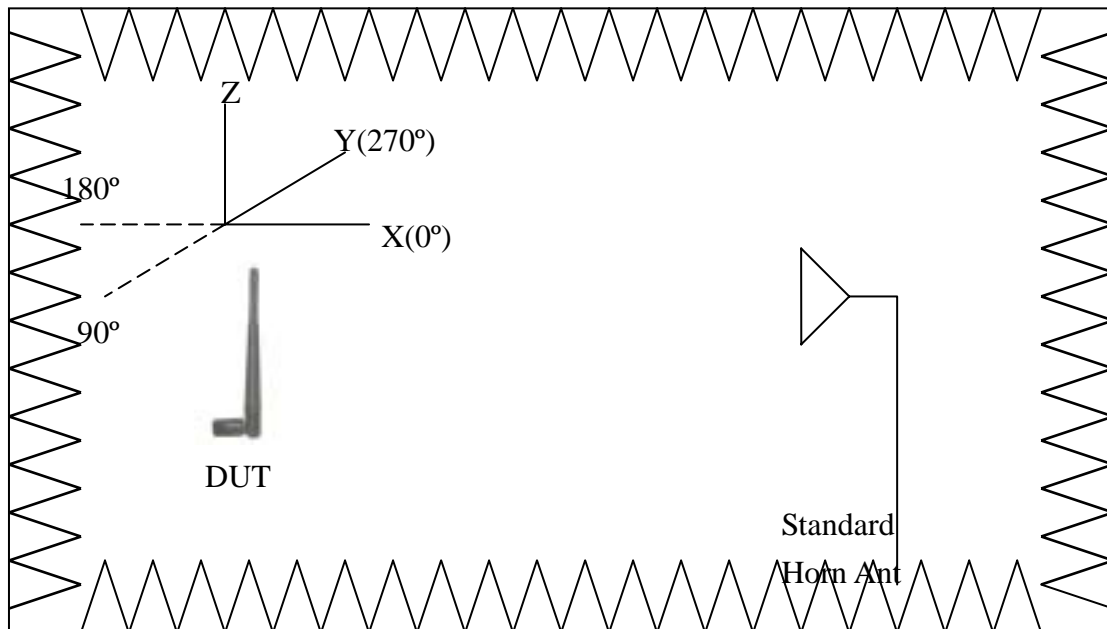

WSS007 IP65 Series---2.4GHz Swivel Type

1. Electrical Properties

Item	Property
Frequency Range	2.4~2.4835 GHz
Impedance	50Ω
VSWR (see Fig. 1)	2.0 max
Return Loss (see Fig 2)	-10dB max
Gain (see Fig 3, Fig 4)	5 dBi (Typ.)
Polarization	Linear
Radiation Pattern	Near omni-directional in the horizontal plane
Admitted Power	1 W
Electrical	1/2 λ Dipole

Fig 1 Return Loss For 2.4GHz

Fig 2 V.S.W.R For 2.4GHz

Measuring factors definition

Freq(MHz)	Avg(dBi)
2400.00	3.62
peak(dBi)	Angle(o)
4.03	97.76
Freq(MHz)	Avg(dBi)
2450.00	4.23
peak(dBi)	Angle(o)
4.78	279.49
Freq(MHz)	Avg(dBi)
2500.00	2.97
peak(dBi)	Angle(o)
4.13	92.01

Fig.4 E-Plane

2. Mechanical Properties

Item	Property
Color	Black/Gray
Coaxial-Cable	RG-178
Plastic Cover	TPU
Antenna Base	PC
Connector	SMA/TNC/BNC

Operation Temperature: -20~+65°C

Storage Temperature: -20~+65°C