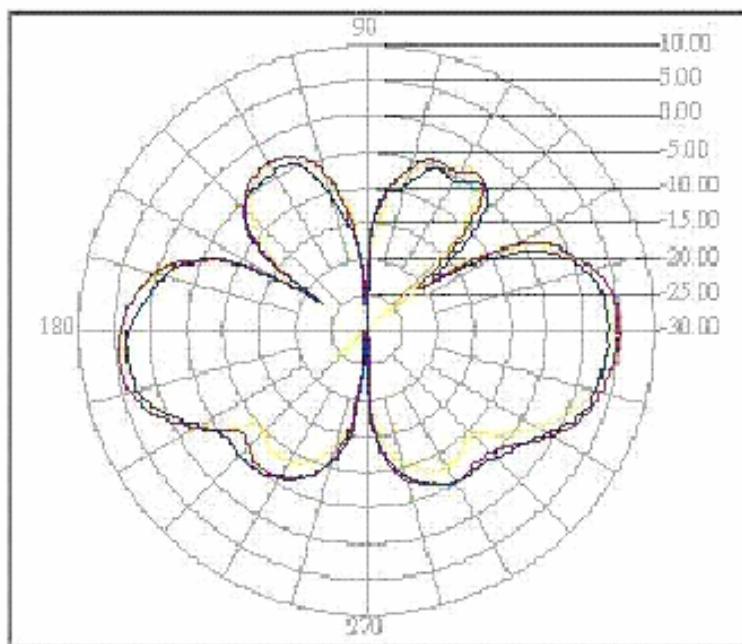

WSS007 IP65 Series---2.4GHz Swivel Type

1. Electrical Properties

Item	Property
Frequency Range	2.4~2.4835 GHz
Impedance	50Ω
VSWR (see Fig. 1)	2.0 max
Return Loss (see Fig 2)	-10dB max
Gain (see Fig 3, Fig 4)	5 dBi (Typ.)
Polarization	Linear
Radiation Pattern	Near omni-directional in the horizontal plane
Admitted Power	1 W
Electrical	1/2 λ Dipole

Fig 1 Return Loss For 2.4GHz

Fig 2 V.S.W.R For 2.4GHz

Measuring factors definition

Freq(MHz)	Avg(dBi)
2400.00	3.62
peak(dBi)	Angle(o)
4.03	97.76
Freq(MHz)	Avg(dBi)
2450.00	4.23
peak(dBi)	Angle(o)
4.78	279.49
Freq(MHz)	Avg(dBi)
2500.00	2.97
peak(dBi)	Angle(o)
4.13	92.01

Fig.3 H-Plane

Freq (MHz)	Avg(dBi)
2400.00	-6.84
peak(dBi)	Angle(o)
3.92	358.85
Freq (MHz)	Avg(dBi)
2450.00	-5.47
peak(dBi)	Angle(o)
4.98	3.45
Freq (MHz)	Avg(dBi)
2500.00	-5.91
peak(dBi)	Angle(o)
3.62	356.55