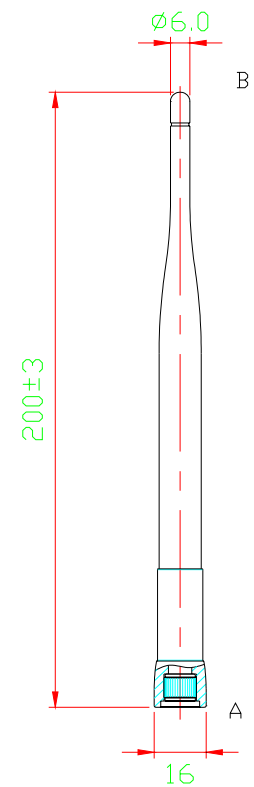

2. Mechanical Properties

Item	Property
Color	Black/Gray
Coaxial-Cable	RG-178
Plastic Cover	TPU
Antenna Base	PC
Connector	SMA/TNC/BNC

Operation Temperature: -20~+65°C

Storage Temperature: -20~+65°C

3. Physical Dimensions